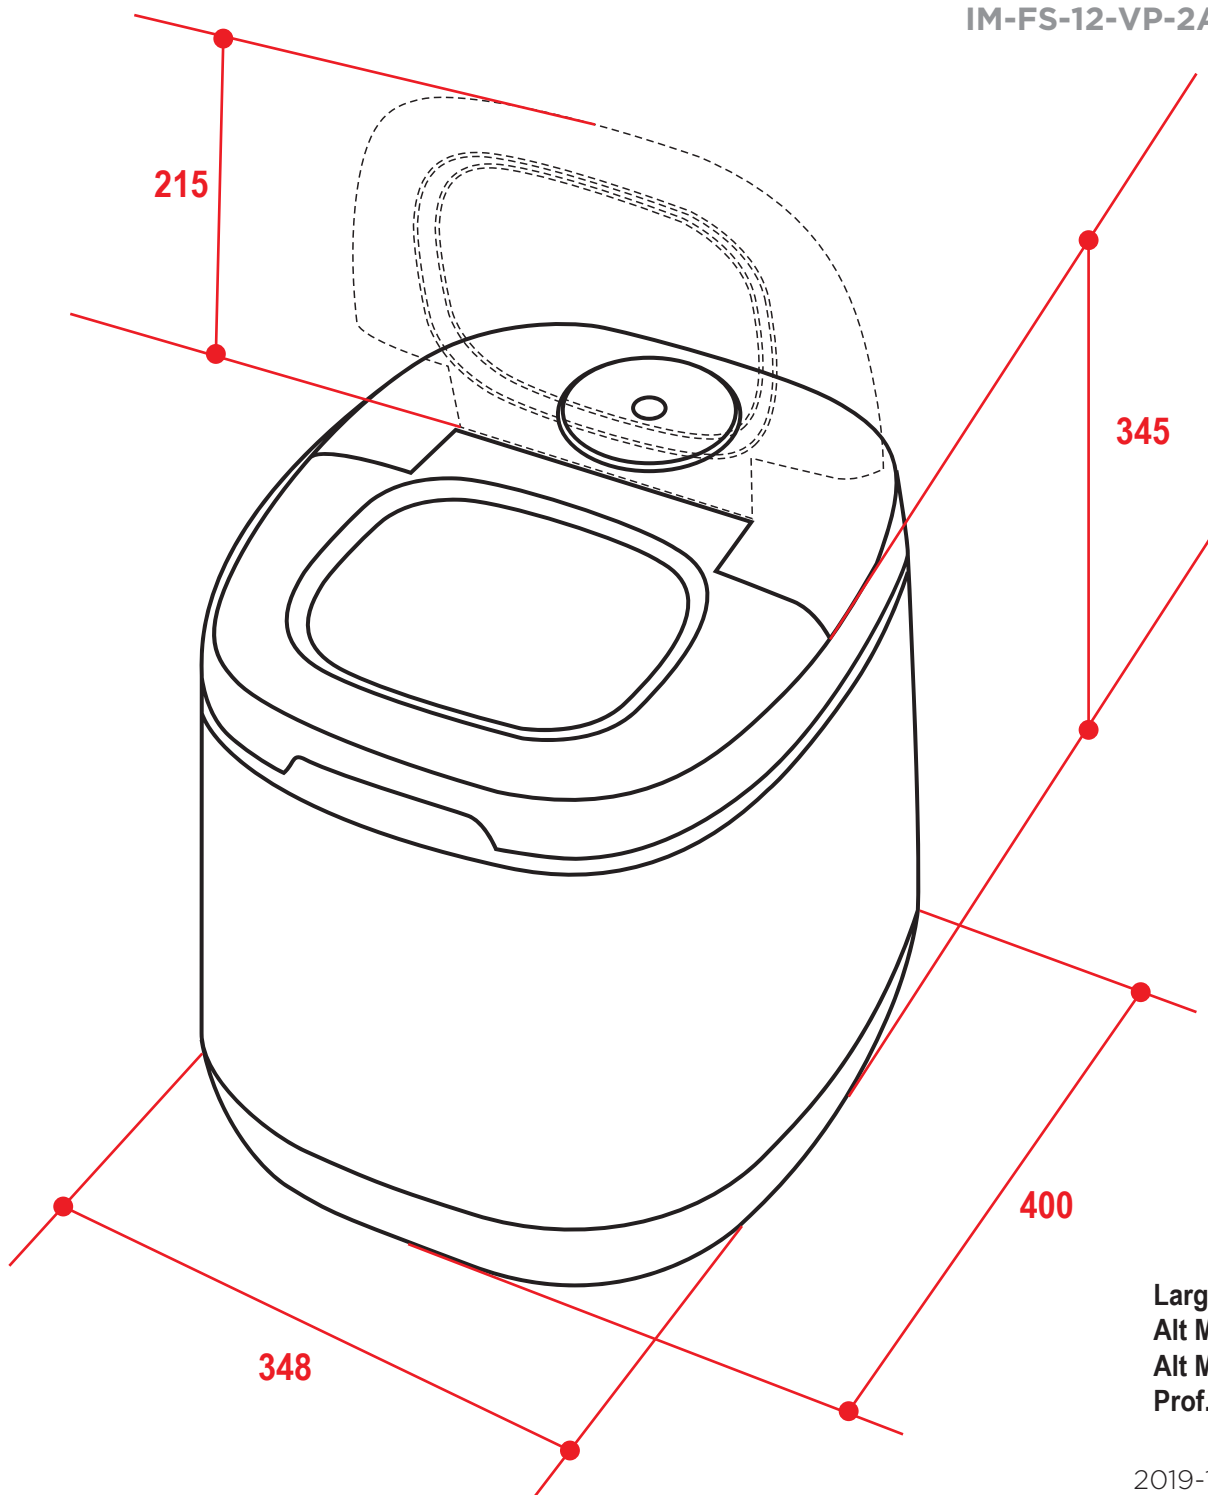

ICE MAKER  
**PORTÁTIL**

IM-FS-12-PX-2AHA  
IM-FS-12-PX-1AHA  
IM-FS-12-PP-2AHA  
IM-FS-12-PP-1AHA  
IM-FS-12-VP-2AHA

Larg.	-	348
Alt Min	-	345
Alt Max	-	560
Prof.	-	400

2019-12-12 - V2-R1  
Medidas em milímetros